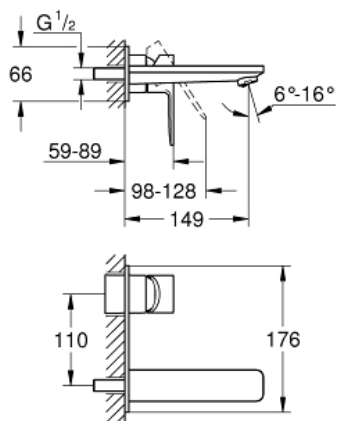

LINEARE  
2-hole basin mixer M-Size  
MODEL # 19409001

Pure Freude  
an Wasser

GROHE

**Product Description:**

**LINEARE**  
2-hole basin mixer  
M-Size

**Standard Specification:**

wall or deck mounted  
set for final installation for  
23 571 000

**without concealed body**

metal escutcheon  
metal lever

**GROHE StarLight** chrome finish

**GROHE EcoJoy** mousseur 5.7 l/min

**GROHE AquaGuide** adjustable mousseur

centre distance 110 mm

projection 149 mm