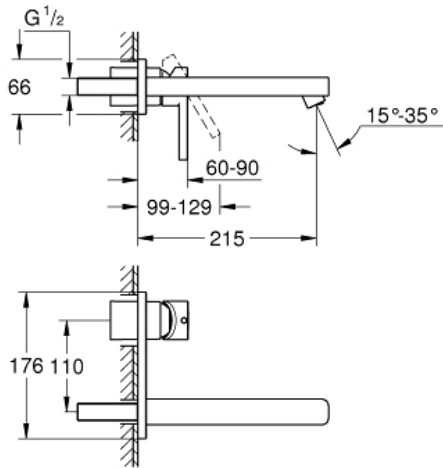

LINEARE
2-hole basin mixer M-Size
MODEL # 23444000

Pure Freude
an Wasser

Product Description:

LINEARE
2-hole basin mixer
M-Size

Standard Specification:

wall or deck mounted
without concealed body
set for final installation for
23 571 000
with metal plate

GROHE StarLight chrome finish

GROHE AquaGuide adjustable mousseur 5.7 l/min

integrated mousseur

centre distance 110 mm

Color:

□ 23444000 Chrome