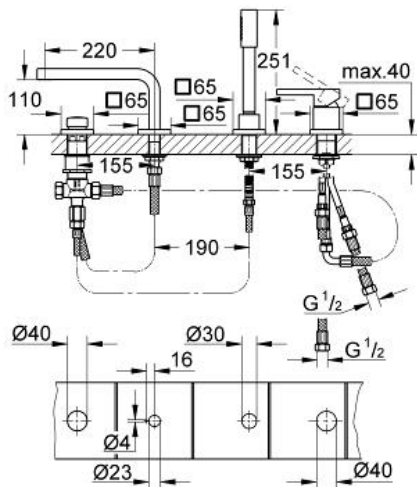

LINEARE  
4-hole single-lever bath  
combination

MODEL # 19577000

Pure Freude  
an Wasser

GROHE

Product Description:

LINEARE

4-hole single-lever bath combination

Standard Specification:

GROHE SilkMove 46 mm ceramic cartridge

GROHE StarLight chrome finish

pre-assembled spout fixing

OHM operating element

diverter bath/shower

hand shower Sena (28 341 000)

metal shower hose 2000 mm

flexible connection hoses

connection for shower hose

protected against backflow

**without baseframe**

Color:

□ 19577000 Chrome