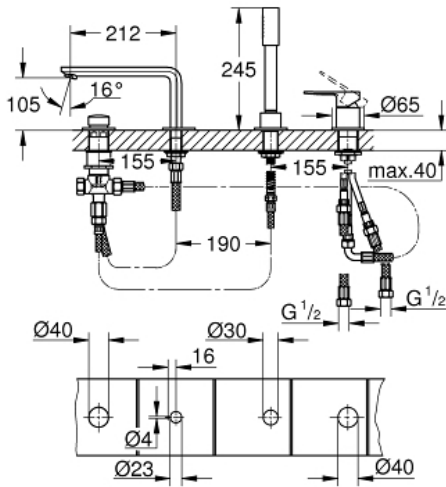

LINEARE
4-hole single-lever bath
combination

MODEL # 19577001

Pure Freude
an Wasser

GROHE

Product Description:

LINEARE

4-hole single-lever bath combination

Standard Specification:

GROHE SilkMove 35 mm ceramic cartridge
with temperature limiter

GROHE StarLight chrome finish

pre-assembled spout fixing

OHM operating element

metal lever

bath inlet with mousseur

diverter bath/shower

hand shower Sena Stick (26 465)

metal shower hose 2000 mm

flexible connection hoses

connection for shower hose

protected against backflow

for use with 29 037 000

Color:

□ 19577001 Chrome