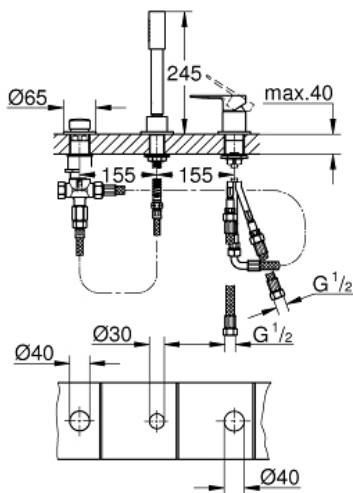

LINEARE
3-hole single-lever bath
combination

MODEL # 19965001

Pure Freude
an Wasser

GROHE

Product Description:

LINEARE

3-hole single-lever bath combination

Standard Specification:

Three hole installation

GROHE SilkMove 35 mm ceramic cartridge

GROHE StarLight chrome finish

OHM operating element

diverter bath/shower

hand shower Sena Stick (26 465)

metal shower hose 2000 mm

flexible connection hoses

connection for shower hose

protected against backflow

for use with 29 037 000

for combination with 28 990 / 28 991

Color:

□ 19965001 Chrome