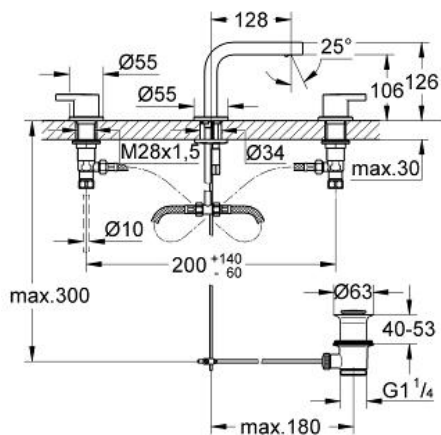

LINEARE  
Three-hole basin mixer 1/2" S-Size  
MODEL # 20304000

Pure Freude  
an Wasser

GROHE

**Product Description:**

LINEARE

Three-hole basin mixer 1/2"

S-Size

**Standard Specification:**

ceramic headparts 1/2", 90°

GROHE StarLight chrome finish

GROHE QuickFix installation system

pop-up waste set 1 1/4"

pressure-proof, flexible connection hoses

between spout and side valves

**Color:**

□ 20304000 Chrome