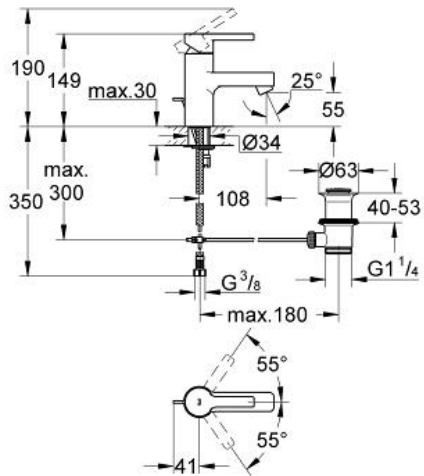

LINEARE  
 Basin mixer 1/2" S-Size  
 MODEL # 32114000

Pure Freude  
 an Wasser

**Product Description:**

**LINEARE**  
 Basin mixer 1/2"  
 S-Size

**Standard Specification:**

- monobloc installation
- GROHE SilkMove** 35 mm ceramic cartridge
- adjustable flow rate limiter
- GROHE StarLight** chrome finish
- rapid installation system
- mousseur, pop-up waste set 1 1/4"
- flexible connection hoses

**Color:**

□ 32114000 Chrome