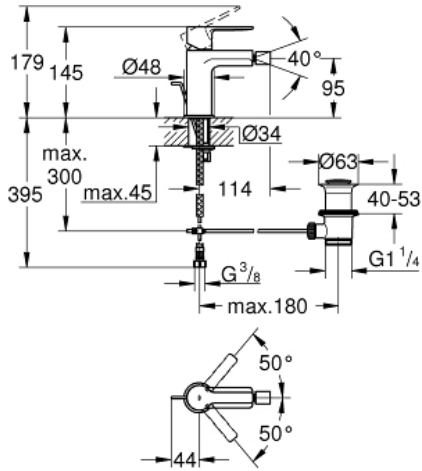

LINEARE  
Bidet mixer 1/2" S-Size  
MODEL # 33848DC1

Pure Freude  
an Wasser

GROHE

**Product Description:**

**LINEARE**  
**Bidet mixer 1/2"**  
**S-Size**

**Standard Specification:**

monobloc installation  
metal lever  
28 mm ceramic cartridge  
with **GROHE SilkMove**  
with temperature limiter  
**GROHE StarLight** finish  
**GROHE QuickFix Plus** installation system  
ball-joint mousseur  
pop-up waste set 1 1/4"  
flexible connection hoses

**Color:**

□ 33848DC1 supersteel