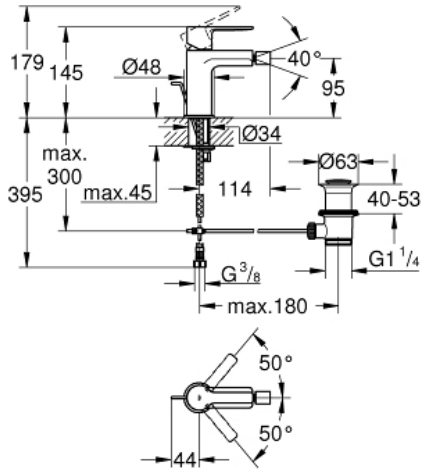

LINEARE  
Bidet mixer 1/2" S-Size  
MODEL # 33848001

Pure Freude  
an Wasser

GROHE

**Product Description:**

**LINEARE**  
**Bidet mixer 1/2"**  
**S-Size**

**Standard Specification:**

monobloc installation  
metal lever  
28 mm ceramic cartridge  
with **GROHE SilkMove**  
with temperature limiter  
**GROHE StarLight** chrome finish  
**GROHE QuickFix Plus** installation system  
ball-joint mousseur  
pop-up waste set 1 1/4"  
flexible connection hoses

**Color:**

□ 33848001 Chrome