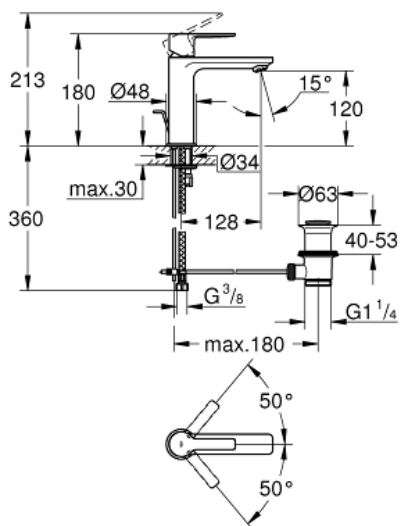

LINEARE
Basin mixer 1/2" S-Size
MODEL # 32114DC1

Pure Freude
an Wasser

GROHE

Product Description:

LINEARE
Basin mixer 1/2"
S-Size

Standard Specification:

monobloc installation
metal lever
28 mm ceramic cartridge
with **GROHE SilkMove**
with temperature limiter
GROHE StarLight finish
GROHE EcoJoy SpeedClean mousseur 5.7 l/min
GROHE QuickFix Plus installation system
pop-up waste set 1 1/4"
flexible connection hoses

Color:

□ 32114DC1 supersteel