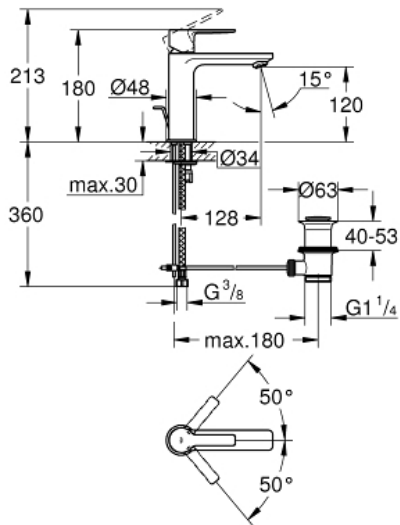

LINEARE
Basin mixer 1/2" S-Size
MODEL # 32114001

Pure Freude
an Wasser

GROHE

Product Description:

LINEARE
Basin mixer 1/2"
S-Size

Standard Specification:

monobloc installation
metal lever
28 mm ceramic cartridge
with **GROHE SilkMove**
with temperature limiter
GROHE StarLight chrome finish
GROHE EcoJoy SpeedClean mousseur 5.7 l/min
GROHE QuickFix Plus installation system
pop-up waste set 1 1/4"
flexible connection hoses

Color:

□ 32114001 Chrome