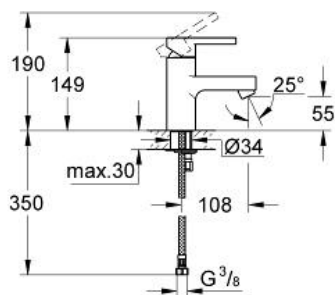

LINEARE
Basin mixer 1/2" S-Size
MODEL # 23106000

Pure Freude
an Wasser

GROHE

Product Description:

LINEARE
Basin mixer 1/2"
S-Size

Standard Specification:

monobloc installation
GROHE SilkMove 35 mm ceramic cartridge
adjustable flow rate limiter
GROHE StarLight chrome finish
rapid installation system
mousseur
smooth body
flexible connection hoses

Color:

□ 23106000 Chrome