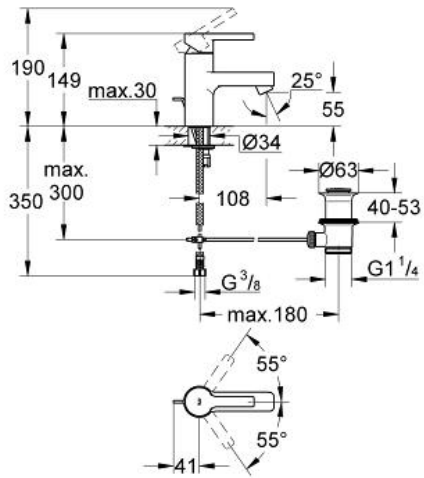

LINEARE
 Basin mixer 1/2" S-Size
 MODEL # 32115000

Pure Freude
 an Wasser

Product Description:

LINEARE
Basin mixer 1/2"
S-Size

Standard Specification:

- monobloc installation
- GROHE SilkMove** 35 mm ceramic cartridge
- adjustable flow rate limiter
- GROHE StarLight** chrome finish
- rapid installation system
- mousseur
- pop-up waste set 1 1/4"
- flexible connection hoses

Color:

□ 32115000 Chrome