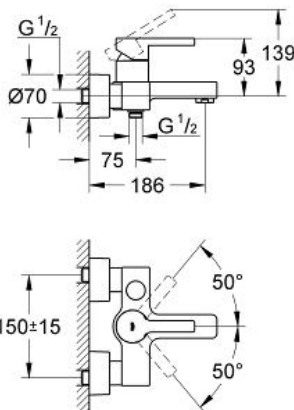

LINEARE
Single-lever bath/shower mixer
1/2"

MODEL # 33849000

Pure Freude
an Wasser

GROHE

Product Description:

LINEARE

Single-lever bath/shower mixer 1/2"

Standard Specification:

wall or deck mounted

GROHE SilkMove 46 mm ceramic cartridge

GROHE StarLight chrome finish

adjustable flow rate limiter

automatic diverter: bath/shower

mousseur

integrated non-return valves in the

shower outlet 1/2", covered S-unions

protected against backflow

optional temperature limiter ref. no.

46 505 000

without shower set

Color:

□ 33849000 Chrome