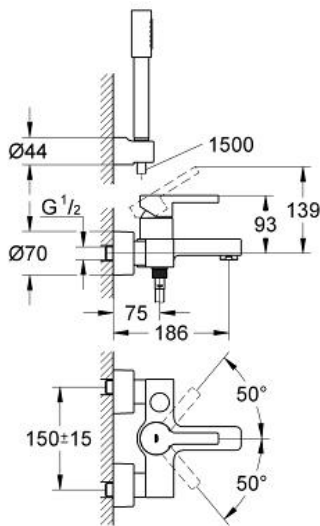

LINEARE
Single-lever bath/shower mixer
1/2"

MODEL # 33850000

Pure Freude
an Wasser

GROHE

Product Description:

LINEARE

Single-lever bath/shower mixer 1/2"

Standard Specification:

wall or deck mounted

GROHE SilkMove 46 mm ceramic cartridge

GROHE StarLight chrome finish

adjustable flow rate limiter

automatic diverter: bath/shower

mousseur

integrated non-return valves in the

shower outlet 1/2"

covered S-unions

protected against backflow

optional temperature limiter ref. no.

46 505 000

with shower set

hand shower (28 034 000)

wall shower holder (28 622 000)

Color: