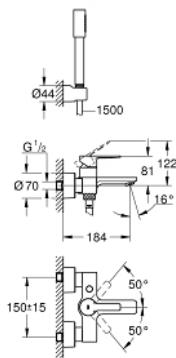

LINEARE  
Single-lever bath/shower mixer  
1/2"

MODEL # 33850001

Pure Freude  
an Wasser

GROHE

**Product Description:**

**LINEARE**

**Single-lever bath/shower mixer 1/2"**

**Standard Specification:**

wall or deck mounted

metal lever

**GROHE SilkMove** 35 mm ceramic cartridge

with temperature limiter

**GROHE StarLight** chrome finish

automatic diverter: bath/shower

mousseur

shower outlet 1/2"

integrated non-return valve

covered S-unions

protected against backflow

with shower set

Consisting of:

hand shower Sena Stick (26 465)

wall shower holder Tempesta Neu 100

Cosmopolitan (27 594 000)

Silverflex shower hose 1.500 mm (28 364)

**Color:**

□ 33850001 Chrome