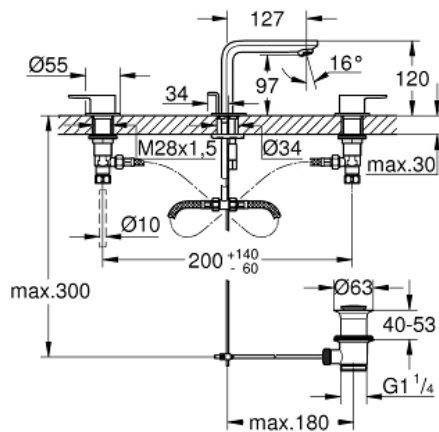

LINEARE  
Three-hole basin mixer 1/2" M-  
Size

MODEL # 20304001

Pure Freude  
an Wasser

GROHE

**Product Description:**

LINEARE  
Three-hole basin mixer 1/2"  
M-Size

**Standard Specification:**

metal lever  
ceramic headparts 1/2", 90°  
**GROHE StarLight** chrome finish  
**GROHE EcoJoy** SpeedClean mousseur 5.7 l/min  
**GROHE QuickFix** installation system  
pop-up waste set 1 1/4"  
pressure-proof, flexible connection hoses  
between spout and side valves  
union nut 1/2" x 10.5 mm

**Color:**

□ 20304001 Chrome