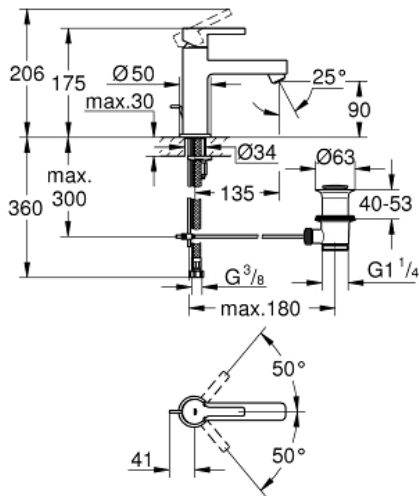

LINEARE
Basin mixer 1/2" M-Size
MODEL # 23443000

Pure Freude
an Wasser

GROHE

Product Description:

LINEARE
Basin mixer 1/2"
M-Size

Standard Specification:

monobloc installation
metal lever
28 mm ceramic cartridge
with **GROHE SilkMove**
with temperature limiter
GROHE StarLight chrome finish
GROHE EcoJoy SpeedClean mousseur 5.7 l/min
GROHE QuickFix Plus installation system
pop-up waste set 1 1/4"
flexible connection hoses

Color:

□ 23443000 Chrome