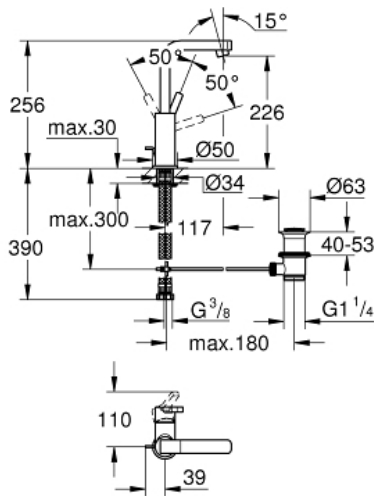

LINEARE
 Single-lever basin mixer 1/2" L-Size
 MODEL # 23296000

Pure Freude
 an Wasser

Product Description:
LINEARE
 Single-lever basin mixer 1/2"
 L-Size

Standard Specification:
 monobloc installation
 covered lever fixing
 28 mm ceramic cartridge
 with **GROHE SilkMove**
GROHE StarLight chrome finish
 flow limiter 5 l/min.
 rapid installation system
 cast spout with mousseur
 pop-up waste set 1 1/4"
 flexible connection hoses

Color:
 23296000 Chrome