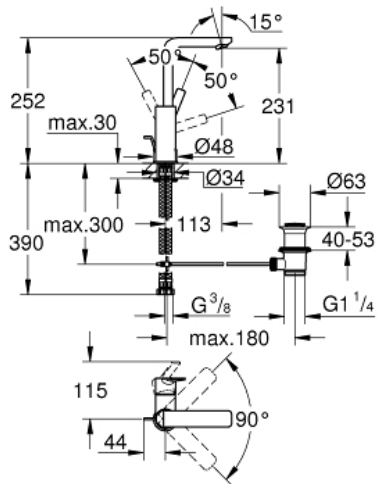

LINEARE
Single-lever basin mixer 1/2" L-Size
MODEL # 23296001

Pure Freude
an Wasser

GROHE

Product Description:

LINEARE
Single-lever basin mixer 1/2"
L-Size

Standard Specification:

monobloc installation
metal lever
28 mm ceramic cartridge
with **GROHE SilkMove**
with temperature limiter
GROHE StarLight chrome finish
GROHE EcoJoy SpeedClean mousseur 5.7 l/min
GROHE QuickFix Plus installation system
swivel spout with mousseur
and stop limiter
pop-up waste set 1 1/4"
flexible connection hoses

Color:

□ 23296001 Chrome