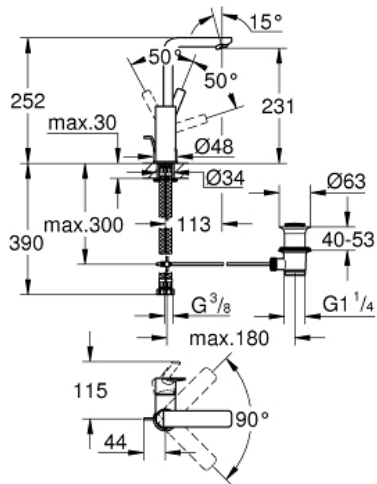

LINEARE
Single-lever basin mixer 1/2" L-Size
MODEL # 23296DC1

Pure Freude
an Wasser

GROHE

Product Description:

LINEARE
Single-lever basin mixer 1/2"
L-Size

Standard Specification:

monobloc installation
metal lever
28 mm ceramic cartridge
with **GROHE SilkMove**
with temperature limiter
GROHE StarLight finish
GROHE EcoJoy SpeedClean mousseur 5.7 l/min
GROHE QuickFix Plus installation system
swivel spout with mousseur
and stop limiter
pop-up waste set 1 1/4"
flexible connection hoses
min. recommended pressure 1 bar

Color:

□ 23296DC1 supersteel