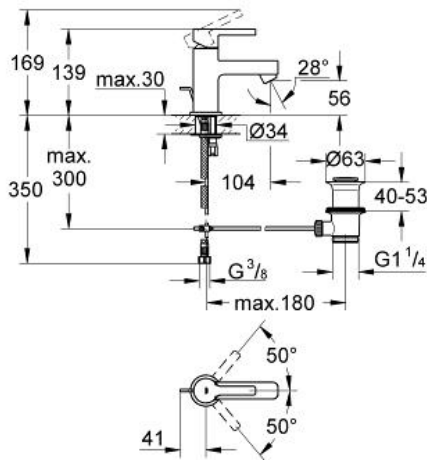

LINEARE
 Basin mixer 1/2" XS-Size
 MODEL # 32109000

Pure Freude
 an Wasser

Product Description:

LINEARE
 Basin mixer 1/2"
 XS-Size

Standard Specification:

monobloc installation
 28 mm ceramic cartridge
 with **GROHE SilkMove**
GROHE StarLight chrome finish
 rapid installation system
 mousseur
 pop-up waste set 1 1/4"
 flexible connection hoses

Color:

□ 32109000 Chrome