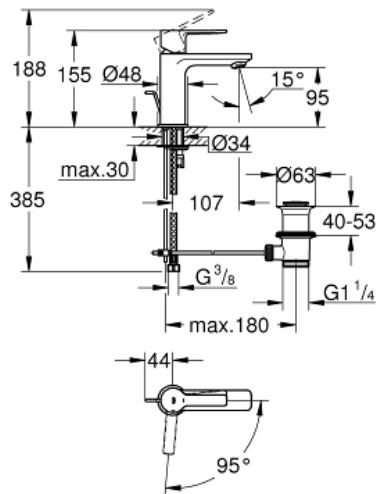

LINEARE
Basin mixer 1/2" XS-Size
MODEL # 23790001

Pure Freude
an Wasser

Product Description:

LINEARE
Basin mixer 1/2"
XS-Size

Standard Specification:

monobloc installation
metal lever

GROHE SilkMove ES 28 mm ceramic cartridge
with energy saving function via cold start
with temperature limiter

GROHE StarLight chrome finish

GROHE EcoJoy SpeedClean mousseur 5.7 l/min

GROHE QuickFix Plus installation system

pop-up waste set 1 1/4"

flexible connection hoses

Color:

□ 23790001 Chrome