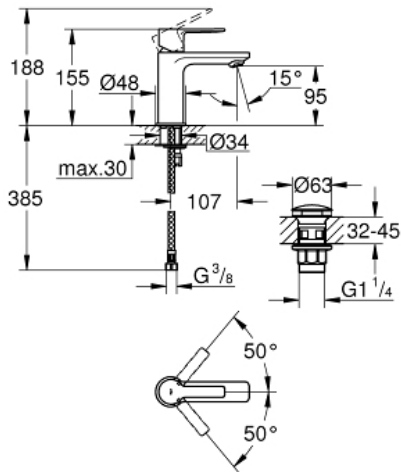

LINEARE
Basin mixer 1/2" XS-Size
MODEL # 23791DC1

Pure Freude
an Wasser

GROHE

Product Description:

LINEARE
Basin mixer 1/2"
XS-Size

Standard Specification:

monobloc installation
metal lever
28 mm ceramic cartridge
with **GROHE SilkMove**
with temperature limiter
GROHE StarLight finish
GROHE EcoJoy SpeedClean mousseur 5.7 l/min
GROHE QuickFix Plus installation system
smooth body with push-open pop-up waste set 1 1/4"
flexible connection hoses

Color:

□ 23791DC1 supersteel