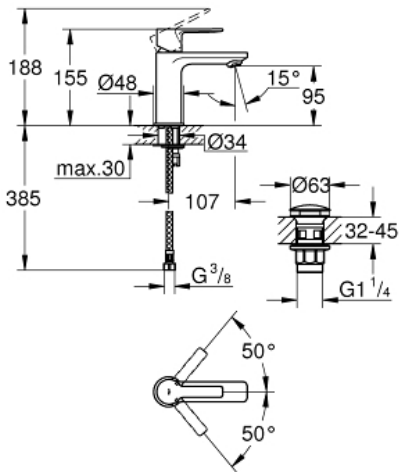

LINEARE  
Basin mixer 1/2" XS-Size  
MODEL # 23791001

Pure Freude  
an Wasser

GROHE

**Product Description:**

**LINEARE**  
**Basin mixer 1/2"**  
**XS-Size**

**Standard Specification:**

monobloc installation  
metal lever  
28 mm ceramic cartridge  
with **GROHE SilkMove**  
with temperature limiter  
**GROHE StarLight** chrome finish  
**GROHE EcoJoy** SpeedClean mousseur 5.7 l/min  
**GROHE QuickFix Plus** installation system  
smooth body with push-open pop-up waste set 1 1/4"  
flexible connection hoses

**Color:**

□ 23791001 Chrome