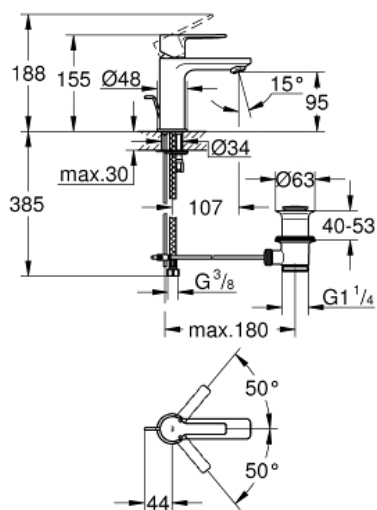

LINEARE
Basin mixer 1/2" XS-Size
MODEL # 32109DC1

Pure Freude
an Wasser

GROHE

Product Description:

LINEARE
Basin mixer 1/2"
XS-Size

Standard Specification:

monobloc installation
metal lever
28 mm ceramic cartridge
with **GROHE SilkMove**
with temperature limiter
GROHE StarLight finish
GROHE EcoJoy SpeedClean mousseur 5.7 l/min
GROHE QuickFix Plus installation system
pop-up waste set 1 1/4"
flexible connection hoses

Color:

□ 32109DC1 supersteel