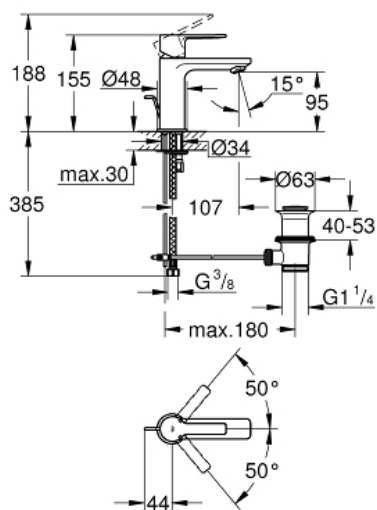

LINEARE  
Basin mixer 1/2" XS-Size  
MODEL # 32109001

Pure Freude  
an Wasser

GROHE

**Product Description:**

**LINEARE**  
**Basin mixer 1/2"**  
**XS-Size**

**Standard Specification:**

monobloc installation  
metal lever  
28 mm ceramic cartridge  
with **GROHE SilkMove**  
with temperature limiter  
**GROHE StarLight** chrome finish  
**GROHE EcoJoy** SpeedClean mousseur 5.7 l/min  
**GROHE QuickFix Plus** installation system  
pop-up waste set 1 1/4"  
flexible connection hoses

**Color:**

□ 32109001 Chrome