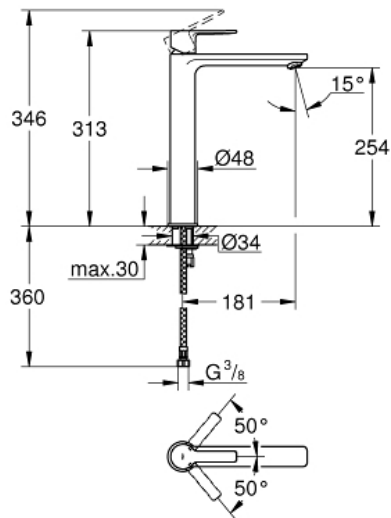

LINEARE  
Basin mixer 1/2" XL-Size  
MODEL # 23405001

Pure Freude  
an Wasser

GROHE

**Product Description:**

**LINEARE**  
**Basin mixer 1/2"**  
**XL-Size**

**Standard Specification:**

monobloc installation  
metal lever

**for free-standing basins**

28 mm ceramic cartridge  
with **GROHE SilkMove**  
with temperature limiter

**GROHE StarLight** chrome finish

**GROHE EcoJoy** SpeedClean mousseur 5.7 l/min

**GROHE QuickFix Plus** rapid installation system

smooth body

flexible connection hoses

**Color:**

□ 23405001 Chrome