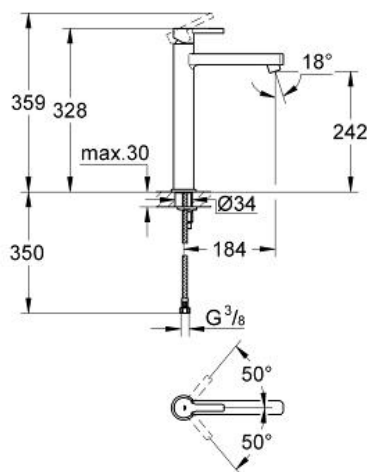

LINEARE
Basin mixer 1/2" XL-Size
MODEL # 23405000

Pure Freude
an Wasser

GROHE

Product Description:

LINEARE
Basin mixer 1/2"
XL-Size

Standard Specification:

monobloc installation
metal lever

for free-standing basins

28 mm ceramic cartridge
with **GROHE SilkMove**
temperature limiter

GROHE StarLight chrome finish

GROHE EcoJoy SpeedClean mousseur 5.7 l/min

GROHE QuickFix Plus installation system

smooth body

flexible connection hoses

Color:

□ 23405000 Chrome