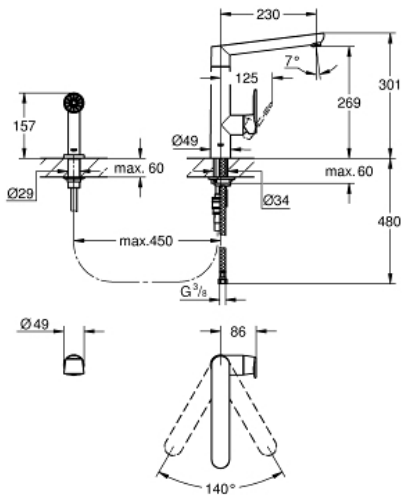

K7
Single-lever sink mixer 1/2"
MODEL # 32179DC0

Pure Freude
an Wasser

GROHE

Product Description:

K7

Single-lever sink mixer 1/2"

Standard Specification:

with SpeedClean metal side spray

GROHE StarLight finish

GROHE SilkMove 35 mm ceramic cartridge

SpeedClean mousseur

swivel cast spout

swivel area 140°

metal lever

flexible connection hoses

rapid installation system

min. recommended pressure 1 bar

Color:

□ 32179DC0 supersteel