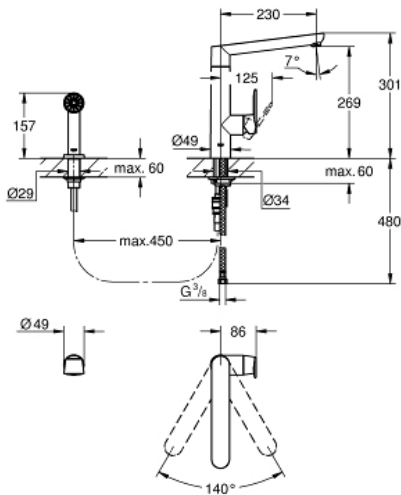

K7
Single-lever sink mixer 1/2"
MODEL # 32179000

Pure Freude
an Wasser

GROHE

Product Description:

K7

Single-lever sink mixer 1/2"

Standard Specification:

with SpeedClean metal side spray

GROHE StarLight finish

GROHE SilkMove 35 mm ceramic cartridge

SpeedClean mousseur

swivel cast spout

swivel area 140°

metal lever

flexible connection hoses

rapid installation system

Color:

□ 32179000 Chrome