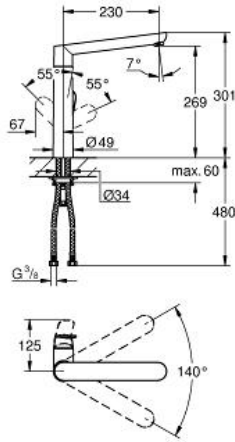

K7  
Single-lever sink mixer 1/2"  
MODEL # 32175DC0

Pure Freude  
an Wasser

GROHE

**Product Description:**

K7

Single-lever sink mixer 1/2"

**Standard Specification:**

monobloc installation

**GROHE StarLight** finish

**GROHE SilkMove** 35 mm ceramic cartridge

**SpeedClean** mousseur

adjustable flow rate limiter

swivel cast spout

swivel area 140°

metal lever

flexible connection hoses