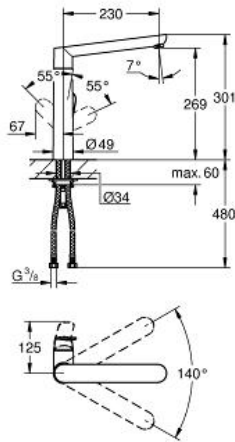

K7
Single-lever sink mixer 1/2"
MODEL # 32175000

Pure Freude
an Wasser

GROHE

Product Description:

K7
Single-lever sink mixer 1/2"

Standard Specification:

monobloc installation
GROHE StarLight finish
GROHE SilkMove 35 mm ceramic cartridge
SpeedClean mousseur
adjustable flow rate limiter
swivel cast spout
swivel area 140°
metal lever
flexible connection hoses
rapid installation system