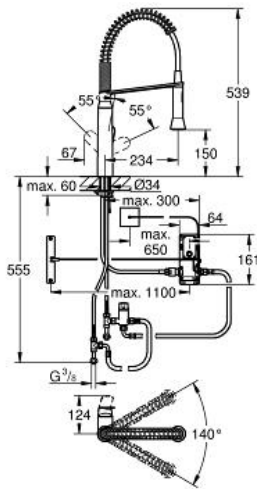

K7 FOOT CONTROL
Electronic single-lever sink mixer
1/2"

MODEL # 30312DC0

Pure Freude
an Wasser

GROHE

Product Description:

K7 FOOT CONTROL

Electronic single-lever sink mixer 1/2"

Standard Specification:

medium spout

Foot control: activation of water via contact with sensor

battery supply 6 V lithium-battery,

type CR-P2

CE approved

solenoid valve

fixed value mixing valve

automatically stops after 60 sec. (factory set)

type of protection IP 44

GROHE SilkMove 35 mm ceramic cartridge

professional spray

diverter: mousseur/shower jet

automatic return to mousseur

adjustable flow rate limiter

swivel tubular spout

swivel area 360°

protected against backflow

flexible connection hoses

rapid installation system

Color:

□ 30312DC0 supersteel