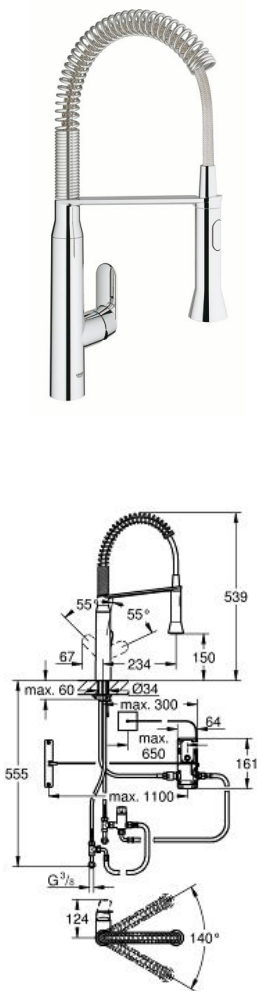

K7 FOOT CONTROL
Electronic single-lever sink mixer
1/2"

MODEL # 30312000

Pure Freude
an Wasser

GROHE

Product Description:

K7 FOOT CONTROL

Electronic single-lever sink mixer 1/2"

Standard Specification:

medium spout

Foot control: activation of water via contact with sensor

battery supply 6 V lithium-battery,

type CR-P2

CE approved

solenoid valve

fixed value mixing valve

automatically stops after 60 sec. (factory set)

type of protection IP 44

GROHE SilkMove 35 mm ceramic cartridge

professional spray

diverter: mousseur/shower jet

automatic return to mousseur

adjustable flow rate limiter

swivel tubular spout

swivel area 360°

protected against backflow

flexible connection hoses

rapid installation system

Color:

□ 30312000 Chrome