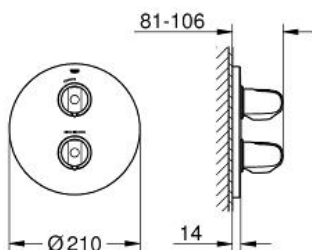

GROHTHERM 1000
Thermostatic shower mixer
MODEL # 19984000

Pure Freude
an Wasser

GROHE

Product Description:
GROHTHERM 1000
Thermostatic shower mixer

Standard Specification:
set for final installation for
35 050 000
wall escutcheon with **GROHE QuickFix**
(covered escutcheon- and shaft sealing, covered fixing)
GROHE StarLight chrome finish
GROHE MetalGrip ergonomically shaped metal handles
GROHE SafeStop safety button at 38°C
(calibration required)
GROHE SafeStop Plus optional temperature limiter at 43°C
included
volume handle with **GROHE EcoButton**
(economy button with individually
adjustable economy stop)
ceramic headpart 1/2", 180°
without concealed body
GROHE EcoJoy technology for less water and perfect flow