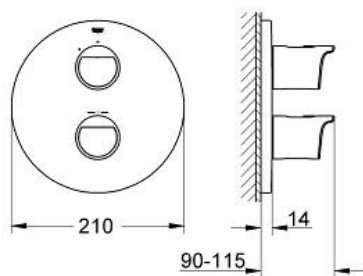

GROHTHERM 2000
Thermostatic shower mixer
MODEL # 19354001

Pure Freude
an Wasser

GROHE

Product Description:
GROHTHERM 2000
Thermostatic shower mixer

Standard Specification:
set for final installation for
GROHE Rapido T 35 500 000 / 35 050 000
wall escutcheon with **GROHE QuickFix**
(covered escutcheon- and shaft sealing, covered fixing)
GROHE StarLight chrome finish
GROHE Aqua Paddle ergonomically shaped handles
GROHE SafeStop safety button at 38°C
(calibration required)
GROHE SafeStop Plus optional temperature limiter at 43°C
included
volume handle with **GROHE EcoButton**
(economy button with individually
adjustable economy stop)
ceramic headpart 1/2", 180°
without concealed body
TMV2 compliant when used with 35 050 000

Color:
□ 19354001 Chrome