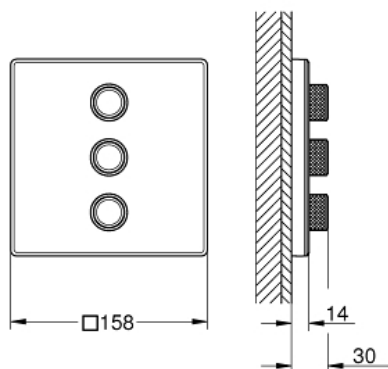

GROHTHERM SMARTCONTROL

Triple volume control trim

MODEL # 29158LS0

Pure Freude
an Wasser

GROHE

Product Description:
GROHTHERM SMARTCONTROL
Triple volume control trim

Standard Specification:
set for final installation for
GROHE Rapido SmartBox 35 600 000
metal wall escutcheon with **GROHE QuickFix** (covered
escutcheon
and shaft sealing, covered fixing), retroactively 6° adjustable
10 mm thin profile escutcheon

GROHE StarLight finish

GROHE SmartControl push for ON-OFF, turn for volume
adjustment from EcoJoy to full flow
exchangeable symbols
multiple outlets can be run simultaneously
cover plate in moon white acrylic glass

without roughing-in-set

flow performance:

outlet D = 28 l/min

outlet E = 28 l/min

outlet A = 28 l/min

outlet D+E+A = 65 l/min

optional flow reducer for CALGreen compliance included

Color: