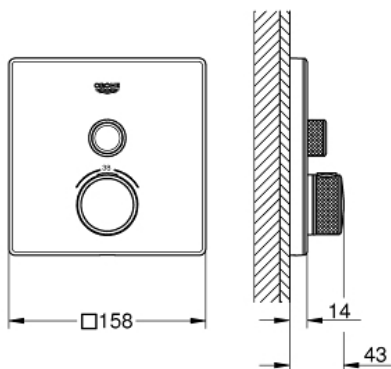

GROHTHERM SMARTCONTROL
Thermostat for concealed
installation with one valve
MODEL # 29153LS0

Pure Freude
an Wasser

GROHE

Product Description:

GROHTHERM SMARTCONTROL

Thermostat for concealed installation with one valve

Standard Specification:

set for final installation for

GROHE Rapido SmartBox 35 600 000

metal wall escutcheon with **GROHE QuickFix** (covered escutcheon

and shaft sealing, covered fixing), retroactively 6° adjustable

outlet A (to external shut-off) = 34 l/min

outlet B/C = 29 l/min

Color:

□ 29153LS0 moon white