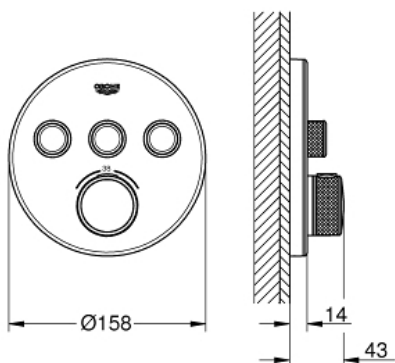

GROHTHERM SMARTCONTROL
Thermostat for concealed
installation with 3 valves
MODEL # 29904LS0

Pure Freude
an Wasser

GROHE

Product Description:

GROHTHERM SMARTCONTROL

Thermostat for concealed installation with 3 valves

Standard Specification:

set for final installation for

GROHE Rapido SmartBox 35 600 000

metal wall escutcheon with **GROHE QuickFix** (covered escutcheon

and shaft sealing, covered fixing), retroactively 6° adjustable

without roughing-in-set

flow performance:

outlet A = 23 l/min

outlet B = 27 l/min

outlet C = 23 l/min

Color:

□ 29904LS0 moon white