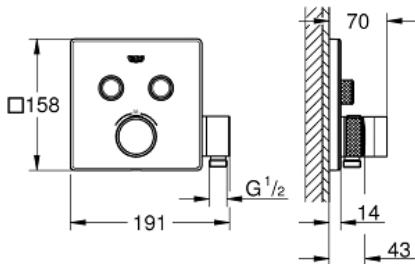

# GROHTHERM SMARTCONTROL

Thermostat for concealed installation with 2 valves and integrated shower holder

MODEL # 29125000

Pure Freude  
an Wasser

**GROHE**

## Standard Specification:

set for final installation for

GROHE Rapido SmartBox 35 600 000

metal wall escutcheon with **GROHE QuickFix** (covered escutcheon

and shaft sealing, covered fixing), retroactively 6° adjustable

integrated shower union with shower outlet 1/2"

**without roughing-in-set**

flow performance:

outlet B = 24 l/min

hand shower = 12 l/min