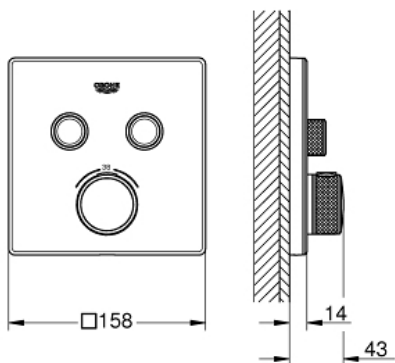

GROHTHERM SMARTCONTROL  
Thermostat for concealed  
installation with 2 valves  
MODEL # 29156LS0

Pure Freude  
an Wasser

GROHE

**Product Description:**

**GROHTHERM SMARTCONTROL**

Thermostat for concealed installation with 2 valves

**Standard Specification:**

set for final installation for

GROHE Rapido SmartBox 35 600 000

metal wall escutcheon with **GROHE QuickFix** (covered escutcheon

and shaft sealing, covered fixing), retroactively 6° adjustable

**without roughing-in-set**

flow performance:

outlet B = 24 l/min

outlet C = 26 l/min

**Color:**

□ 29156LS0 moon white