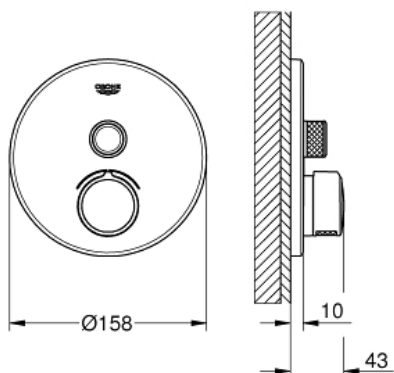

SMARTCONTROL
Concealed mixer with one valve
MODEL # 29144000

Pure Freude
an Wasser

GROHE

Product Description:
SMARTCONTROL
Concealed mixer with one valve

Standard Specification:
set for final installation for
GROHE Rapido SmartBox 35 600 000
metal wall escutcheon with **GROHE QuickFix** (covered
escutcheon
and shaft sealing, covered fixing), retroactively 6° adjustable
GROHE StarLight chrome finish
GROHE SmartControl push for ON-OFF, turn for volume
adjustment from EcoJoy to full flow
exchangeable symbols
cartridge for temperature mixing
without roughing-in-set
flow performance: outlet B/C = 27 l/min

Color:
□ 29144000 Chrome