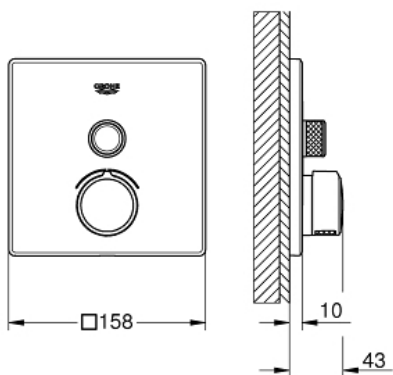

SMARTCONTROL
Concealed mixer with one valve
MODEL # 29147000

Pure Freude
an Wasser

GROHE

Product Description:
SMARTCONTROL
Concealed mixer with one valve

Standard Specification:
set for final installation for
GROHE Rapido SmartBox 35 600 000
metal wall escutcheon with **GROHE QuickFix** (covered
escutcheon
and shaft sealing, covered fixing), retroactively 6° adjustable
GROHE StarLight chrome finish
GROHE SmartControl push for ON-OFF, turn for volume
adjustment from EcoJoy to full flow
exchangeable symbols
cartridge for temperature mixing
without roughing-in-set
flow performance: outlet B/C = 27 l/min

Color:
□ 29147000 Chrome