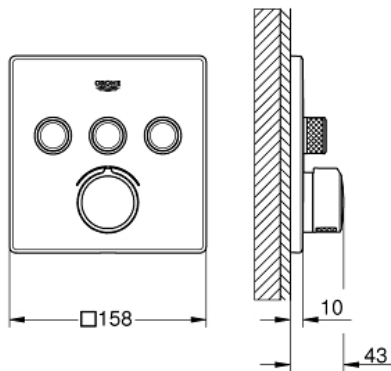

SMARTCONTROL
Concealed mixer with 3 valves

MODEL # 29149000

Pure Freude
an Wasser

GROHE

Product Description:
SMARTCONTROL
Concealed mixer with 3 valves

Standard Specification:
set for final installation for
GROHE Rapido SmartBox 35 600 000
metal wall escutcheon with **GROHE QuickFix** (covered
escutcheon
and shaft sealing, covered fixing), retroactively 6° adjustable
GROHE StarLight chrome finish
GROHE SmartControl push for ON-OFF, turn for volume
adjustment from EcoJoy to full flow
exchangeable symbols
cartridge for temperature mixing
multiple outlets can be run simultaneously
without roughing-in-set
flow performance:
outlet A = 22 l/min
outlet B = 26 l/min
outlet C = 22 l/min