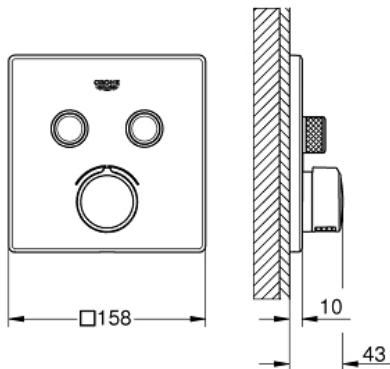

SMARTCONTROL
Concealed mixer with 2 valves
MODEL # 29148000

Pure Freude
an Wasser

GROHE

Product Description:
SMARTCONTROL
Concealed mixer with 2 valves

Standard Specification:
set for final installation for
GROHE Rapido SmartBox 35 600 000
metal wall escutcheon with **GROHE QuickFix** (covered
escutcheon
and shaft sealing, covered fixing), retroactively 6° adjustable
GROHE StarLight chrome finish
GROHE SmartControl push for ON-OFF, turn for volume
adjustment from EcoJoy to full flow
exchangeable symbols
cartridge for temperature mixing
multiple outlets can be run simultaneously
without roughing-in-set
flow performance:
outlet B = 23 l/min
outlet C = 25 l/min