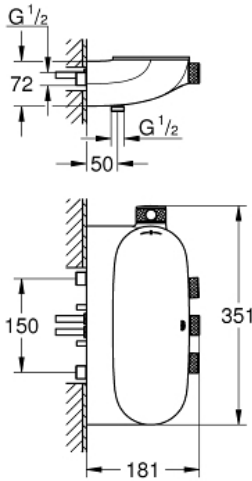

GROHTHERM SMARTCONTROL
Combi thermostatic shower mixer
with 3 valves, exposed/concealed
MODEL # 34713000

Pure Freude
an Wasser

GROHE

Product Description:

GROHTHERM SMARTCONTROL
Combi thermostatic shower mixer
with 3 valves, exposed/concealed

Standard Specification:

wall or deck mounted

GROHE CoolTouch prevents scalding on hot surfaces

GROHE StarLight chrome finish

GROHE TurboStat compact cartridge

with wax thermoelement

GROHE SafeStop safety button at 38°C

(calibration required)

GROHE SafeStop Plus optional temperature limiter at 43°C
included

GROHE EcoJoy technology for less water and perfect flow

GROHE SmartControl push for ON-OFF, turn for volume

adjustment from EcoJoy to full flow

exchangeable symbols

GROHE EasyReach shower tray

shower bottom outlet 1/2"

multiple outlets can be run simultaneously

protected against backflow

requires concealed body 26 449 000 – to be ordered
separately

Color:

□ 34713000 Chrome