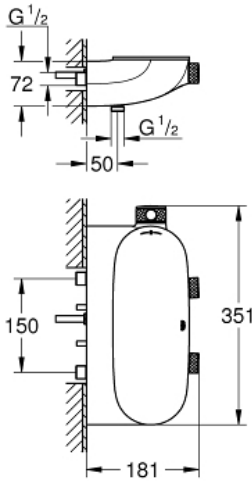

GROHTHERM SMARTCONTROL
Combi thermostatic shower mixer
with 2 valves, exposed/concealed
MODEL # 34714000

Pure Freude
an Wasser

GROHE

Product Description:

GROHTHERM SMARTCONTROL
Combi thermostatic shower mixer
with 2 valves, exposed/concealed

Standard Specification:

wall or deck mounted

GROHE CoolTouch prevents scalding on hot surfaces

GROHE StarLight chrome finish

GROHE TurboStat compact cartridge

with wax thermoelement

GROHE SafeStop safety button at 38°C

(calibration required)

GROHE SafeStop Plus optional temperature limiter at 43°C
included

GROHE EcoJoy technology for less water and perfect flow

GROHE SmartControl push for ON-OFF, turn for volume

adjustment from EcoJoy to full flow

exchangeable symbols

GROHE EasyReach shower tray

shower bottom outlet 1/2"

multiple outlets can be run simultaneously

protected against backflow

requires concealed body 26 449 000 – to be ordered
separately

Color:

□ 34714000 Chrome