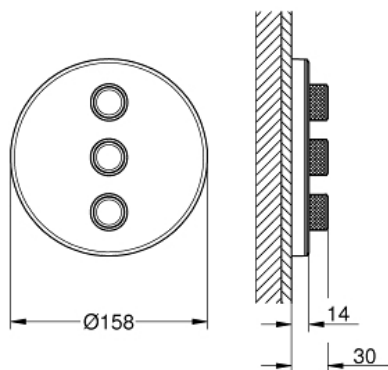

GROHTHERM SMARTCONTROL

Triple volume control trim

MODEL # 29152LS0

Pure Freude
an Wasser

GROHE

Product Description:

GROHTHERM SMARTCONTROL
Triple volume control trim

Standard Specification:

set for final installation for
GROHE Rapido SmartBox 35 600 000
metal wall escutcheon with **GROHE QuickFix** (covered
escutcheon
and shaft sealing, covered fixing), retroactively 6° adjustable
10 mm thin profile escutcheon

without roughing-in-set

flow performance:

outlet D = 28 l/min

outlet E = 28 l/min

outlet A = 28 l/min

outlet D+E+A = 65 l/min

optional flow reducer for CALGreen compliance included

Color: