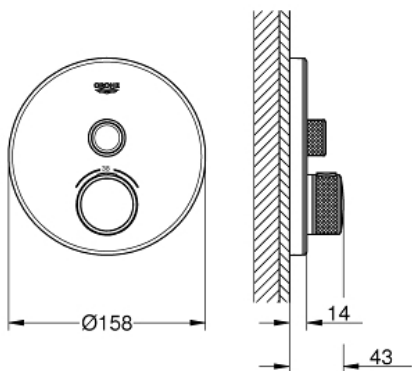

GROHTHERM SMARTCONTROL
Thermostat for concealed
installation with one valve
MODEL # 29150LS0

Pure Freude
an Wasser

GROHE

Product Description:

GROHTHERM SMARTCONTROL

Thermostat for concealed installation with one valve

Standard Specification:

set for final installation for

GROHE Rapido SmartBox 35 600 000

metal wall escutcheon with **GROHE QuickFix** (covered escutcheon

and shaft sealing, covered fixing), retroactively 6° adjustable

outlet A (to external shut-off) = 34 l/min

outlet B/C = 29 l/min

Color:

□ 29150LS0 moon white